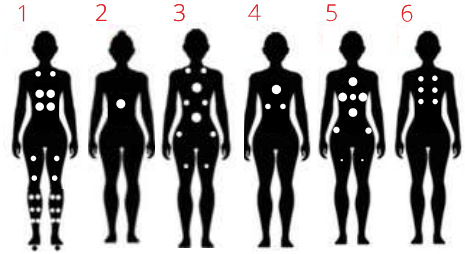

AMBIANCE®

FIREPLACES | BBQ | OUTDOORS | SPAS

| Thermēa® M615

83"X83"X37"

WATER JETS
60

6 Places : 1 lounge, 5 seats
Weights : 3695 lbs full (830 lbs empty)
Volume : 1300 liters

Technical

- > 1 dual speed pump : 3hp 7bhp
- > 1 single speed pump : 3hp 7bhp
- > Electricity : 240V GFCI 60A

Included

- > Spa cover 5"/3" sunbrella
- > Backlit control valves
- > Two-tone chrome jets
- > 1-1/2" Insulation
- > Gecko control system
- > 3 Backlit Waterfalls
- > Keyboard K1000 Touch screen
- > Ozone
- > Waterline LED
- > Light in the corner
- > 2 Cup Holders
- > Champagne Bucket