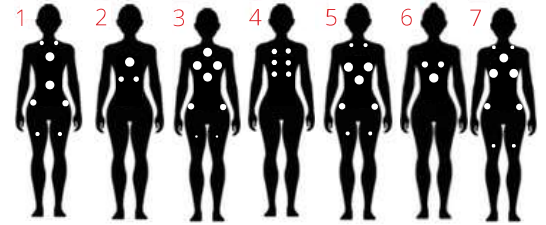

## | Thermēa® L707

89"x89"x37"

WATER JETS  
51

7 Places : 7 seats  
Weights : 4130 lbs full (935 lbs empty)  
Volume : 1450 liters