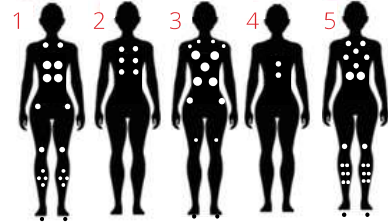

## | Thermēa® L523

89"x89"x37"

WATER JETS  
68

5 Places : 2 lounges, 3 seats  
Weights : 3935 lbs full (935 lbs empty)  
Volume : 1360 liters