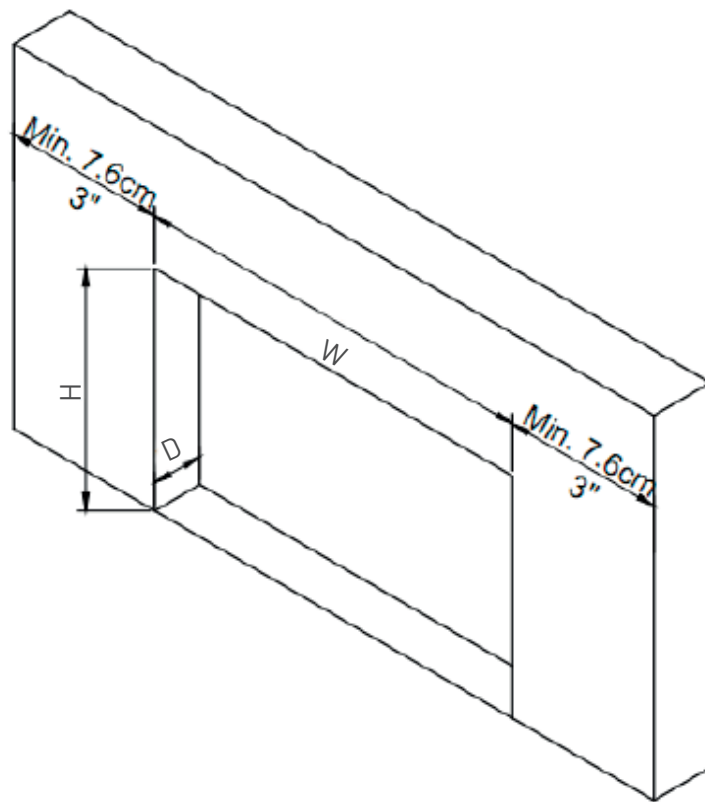

**AMBIANCE®**

FIREPLACES | BBQ | OUTDOORS | SPAS

**Traditional  
ELECTRIC COLLECTION**

Models: **Fp-36, Fp-42**

Front view

Top view

Side view

ENERGY			ENERGY CONSUMPTION		FLAME TECHNOLOGY		HEATING CAPACITY
Volts	Amps	Watts	Heater On	Heater Off	Lamps	Rotor Motor	Heating Area sq ft
120	12.5	1200 max	High 1200 w / Low 600 w	22 watts	LED	1 to 5 watts	500

	GLASS			DIMENSIONS			BLOWER INCLUDED	
	Type	Dimensions	Area sq in	Height (A)	Depth (C)	Width (B)	Type	CFM
<b>FP-36</b>	Ceramic	23.625" X 35.25"	832	21.25"	12.375"	37.125"	Heat Activated	100
<b>FP-42</b>	Ceramic	28.125" X 41.375"	1164	31.625"	13.75"	43.25"	Heat Activated	100

## Framing and Clearances

The rough wall opening size of the fireplace:

	W(“)	D(“)	H(“)
<b>FP36</b>	38 1/8	13 3/8	27 11/32
<b>FP42</b>	44 1/4	14 3/4	31 3/4