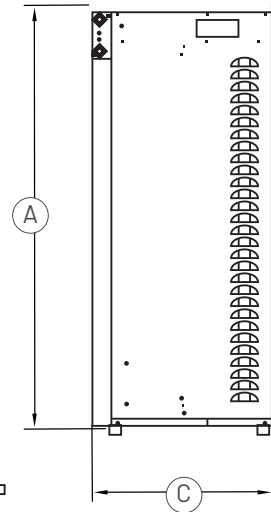

**AMBIANCE®**

FIREPLACES | BBQ | OUTDOORS | SPAS

**Traditional  
ELECTRIC COLLECTION**

Models: **Fp-36, Fp-42**

Front view

Top view

Side view

ENERGY			ENERGY CONSUMPTION		FLAME TECHNOLOGY		HEATING CAPACITY
Volts	Amps	Watts	Heater On	Heater Off	Lamps	Rotor Motor	Heating Area sq ft
120	12.5	1200 max	High 1200 w / Low 600 w	22 watts	LED	1 to 5 watts	500

	GLASS			DIMENSIONS			BLOWER INCLUDED	
	Type	Dimensions	Area sq in	Height (A)	Depth (C)	Width (B)	Type	CFM
<b>FP-36</b>	Ceramic	23.625" X 35.25"	832	21.25"	12.375"	37.125"	Heat Activated	100
<b>FP-42</b>	Ceramic	28.125" X 41.375"	1164	31.625"	13.75"	43.25"	Heat Activated	100

## Framing and Clearances

The rough wall opening size of the fireplace:

	W(“)	D(“)	H(“)
<b>FP36</b>	38 1/8	13 3/8	27 11/32
<b>FP42</b>	44 1/4	14 3/4	31 3/4