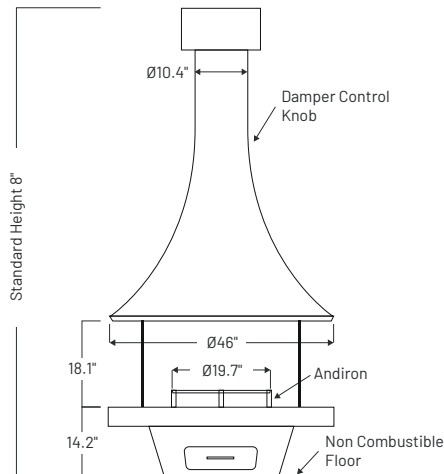

Central Glass-Enclosed