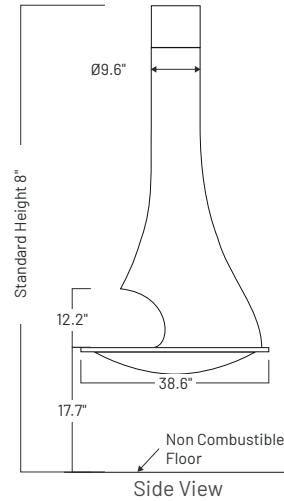

TATIANA 997

TECHNICAL SPECIFICATIONS

Central