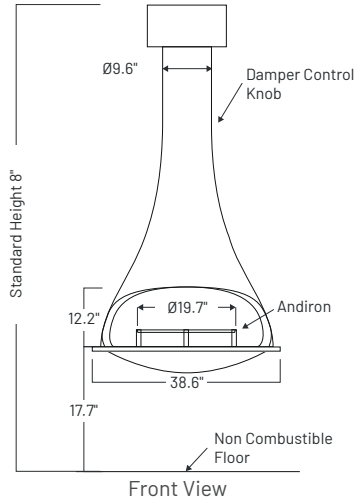

DIMENSIONS				DISTANCE TO COMBUSTIBLES		
Width	Depth Wall-Mounted	Standard Height	Opening	All Around	Floor Protection	Min. distance from floor
38.625"	29.29"	96"	16.5" H	48"	78.625" Diameter X 0.375" Thick	12" H

TATIANA options

This picture is of European origin, and it is imperative that each unit be installed in accordance with local regulations.

TATIANA BLACK WALL MOUNT

TATIANA 997

TECHNICAL SPECIFICATIONS

Central

DIMENSIONS				DISTANCE TO COMBUSTIBLES		
Width	Depth Wall-Mounted	Standard Height	Opening	All Around	Floor Protection	Min. distance from floor
38.625"	29.33"	96"	31.5625" W X 12.2" H	48"	78.594" Diameter X 0.375" Thick	12.2" H