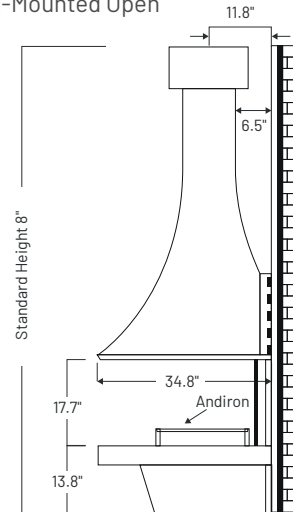

Wall-Mounted Open

Side View