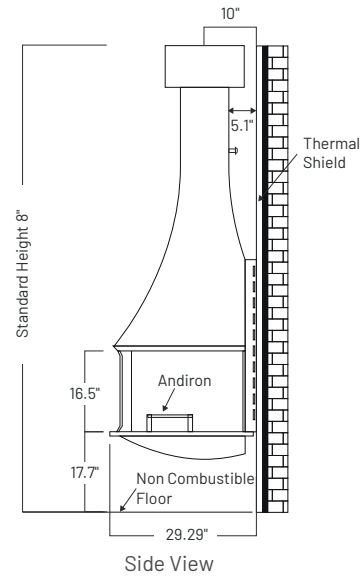

Wall-Mounted