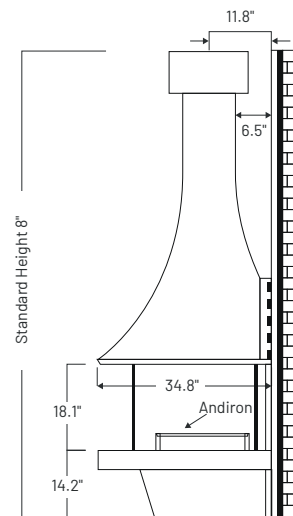

Side View

BTU		LOGS			VENTING			WEIGHT WITHOUT GLASS
Wood or Gas	EPA	Wood Logs	Ecological Logs	Gas Burner	Type	Diameter	Brands	Base / Upper Part
Max. 55 000	EPA Exempt	Max 22"L, 24 lbs	Max 21 lbs, ≈ 7 logs	Max 24" Class A		10"	Selkirk, Security Chimney, ICC RIS, DuraVent	198 lbs / 121 lbs

DIMENSIONS							DISTANCE TO COMBUSTIBLES	
Width	Depth (Wall-Mounted)	Overall Height	Base Height		Required Space Between Base and Hood		All Around	Floor Protection
			Open Version	Glass-Enclosed Version	Open Version	Glass-Enclosed Version		
46"	34.84"	96"	13.75"	14.25"	17,719"	18,125"	48"	86.25" Diameter X 0.375" Thick

DIMENSIONS				DISTANCE TO COMBUSTIBLES		
Width	Depth Wall-Mounted	Standard Height	Opening	All Around	Floor Protection	Min. distance from floor
38.625"	29.29"	96"	16.5" H	48"	78.625" Diameter X 0.375" Thick	12" H