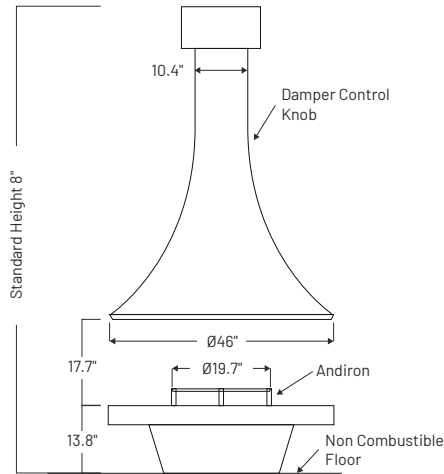

EVA 992

TECHNICAL SPECIFICATIONS

Central Open