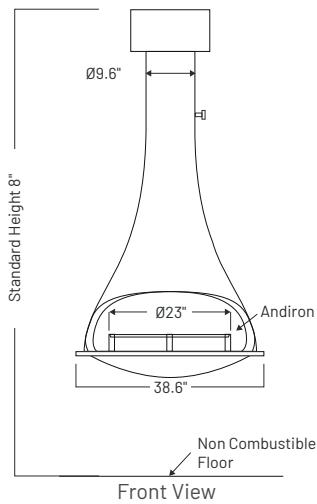

Wall-Mounted

BTU		LOGS			VENTING		
Wood or Gas*	EPA	Wood Logs	Ecological Logs	Gas Log Set*	Type	Diameter	Brands
Max. 55 000	EPA Exempt	Max 22"L, 24 lbs	Max 21lbs, ≈ 7 logs	Max 24"	Class A	10"	Selkirk, Security Chimney, ICC RIS, DuraVent

DIMENSIONS				DISTANCE TO COMBUSTIBLES		
Width	Depth Wall-Mounted	Standard Height	Opening	All Around	Floor Protection	Min. distance from floor
38.625"	29.33"	96"	31.5625" W X 12.2" H	48"	78.594" Diameter X 0.375" Thick	12.2" H

*Gas option only available on wall-mounted units