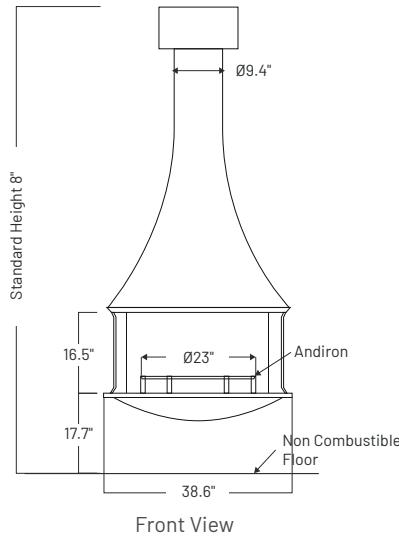

ZELIA 908

TECHNICAL SPECIFICATIONS

Central | Wall-Mounted