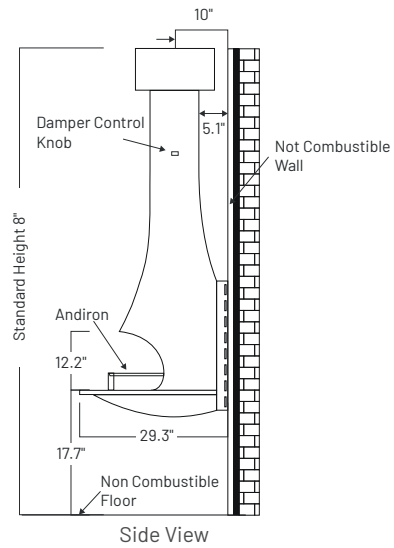

Wall-Mounted

BTU		LOGS			VENTING		
Wood or Gas*	EPA	Wood Logs	Ecological Logs	Gas Log Set*	Type	Diameter	Brands
Max. 55 000	EPA Exempt	Max 22"L, 24 lbs	Max 21lbs, ≈ 7 logs	Max 24"	Class A	10"	Selkirk, Security Chimney, ICC RIS, DuraVent

DIMENSIONS				DISTANCE TO COMBUSTIBLES		
Width	Depth Wall-Mounted	Standard Height	Opening	All Around	Floor Protection	Min. distance from floor
38.625"	29.33"	96"	31.5625" W X 12.2" H	48"	78.594" Diameter X 0.375" Thick	12.2" H

*Gas option only available on wall-mounted units