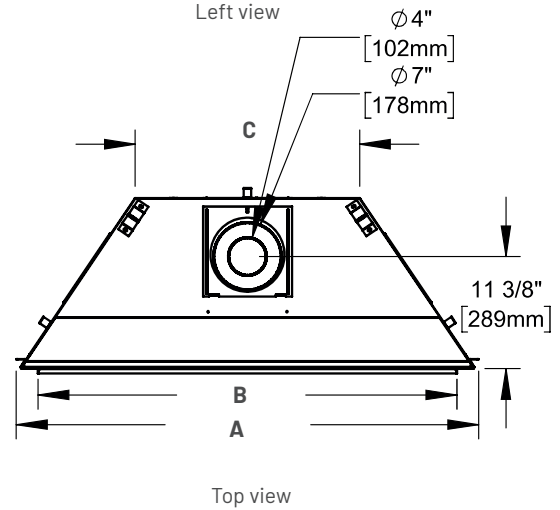

Mahogany

Classic Cedar

Seasoned Teak

Walnut

Tennessee Beige

Storm Grey

Mahogany

DESCRIPTION	DIMENSIONS	DESCRIPTION	DIMENSIONS	DESCRIPTION	DIMENSIONS
Live Edge Timber 5'	60"W x 8"D x 7"H	Rough Sawn Beam 5'	60"W x 8"D x 8"H	Limestone 5'	60"W x 8"D x 7"H
Live Edge Timber 6'	72"W x 8"D x 7"H	Rough Sawn Beam 6'	72"W x 8"D x 8"H	Limestone 6'	72"W x 8"D x 7"H
Hewn Mortise Beam 5'	60"W x 7"D x 6,5"H	Sawmill Slab Mantel 4'	48"W x 8,25"D x 4"H	Vintage Timber 4'	48"W x 6"D x 5,75"H
Hewn Mortise Beam 6'	72"W x 7"D x 6,5"H	Sawmill Slab Mantel 5'	60"W x 8,25"D x 4"H	Vintage Timber 5'	60"W x 6"D x 5,75"H
		Sawmill Slab Mantel 6'	72"W x 8,25"D x 4"H	Vintage Timber 6'	72"W x 6"D x 5,75"H

TECHNICAL SPECIFICATIONS

ILLUSION® 42 | ILLUSION® 47 | ILLUSION® 56

	BTU				VENTING			GLASS		
	Max NG	Max LP	Min NG	Min LP	Type	Max. Height	In & Out Diameter	Type	Dimensions	Surface
42	20,000	20,000	14,000	14,000	Direct	40 feet	4" & 7"	Clear View	36.5" x 16.75"	628 sq in
47	24,000	24,000	17,000	17,000	Direct	40 feet	4" & 7"	Clear View	40.5" x 16.75"	698 sq in
56	28,000	26,500	22,000	21,000	Direct	40 feet	4" & 7"	Clear View	50.5" x 16.75"	845 sq in

	OVERALL DIMENSIONS					FRAMING DIMENSIONS			OPTIONAL BLOWER		MANTEL SHELF CLEARANCE	
	Height	Depth	Width (A)	Width (B)	Width (C)	Height	Depth	Width	Type	CFM	Shelf depth	Clearance
42	39.0625"	18.8125"	42"	38.5"	18.75"	39.375"	18.5625"	42.5"	Vitesse Variable	100	6"	16"
47	39.0625"	18.8125"	46.875"	42.5"	22.75"	39.375"	18.5625"	47.375"	Vitesse Variable	100	6"	16"
56	39.0625"	18.8125"	56"	52.5"	32.75"	39.375"	18.5625"	56.5"	Vitesse Variable	100	6"	16"