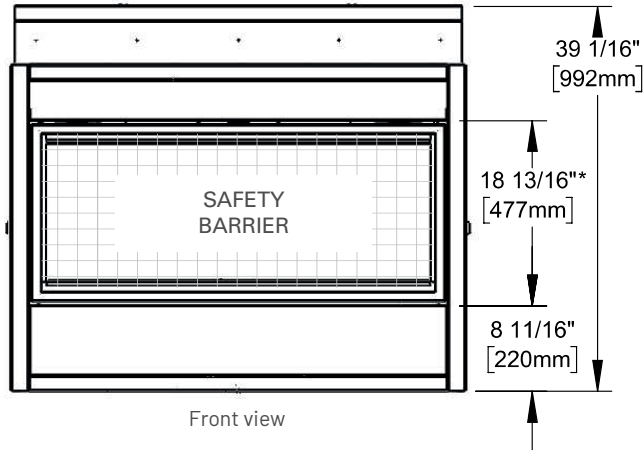

TECHNICAL SPECIFICATIONS

ILLUSION® 42 | ILLUSION® 47 | ILLUSION® 56

	BTU				VENTING			GLASS		
	Max NG	Max LP	Min NG	Min LP	Type	Max. Height	In & Out Diameter	Type	Dimensions	Surface
42	20,000	20,000	14,000	14,000	Direct	40 feet	4" & 7"	Clear View	36.5" x 16.75"	628 sq in
47	24,000	24,000	17,000	17,000	Direct	40 feet	4" & 7"	Clear View	40.5" x 16.75"	698 sq in
56	28,000	26,500	22,000	21,000	Direct	40 feet	4" & 7"	Clear View	50.5" x 16.75"	845 sq in