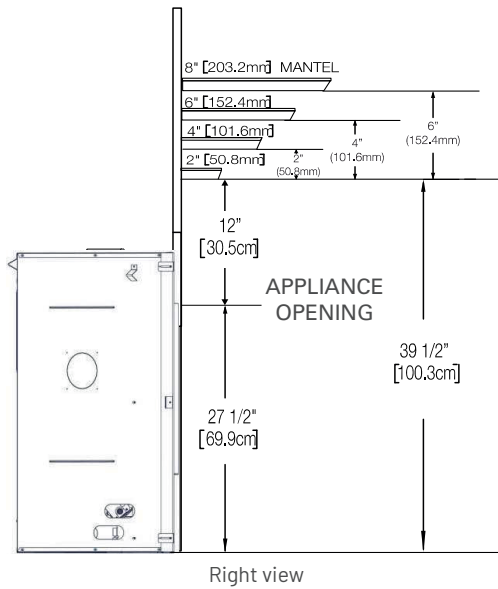

TECHNICAL SPECIFICATIONS

ILLUSION® 42 | ILLUSION® 47 | ILLUSION® 56

	BTU				VENTING			GLASS		
	Max NG	Max LP	Min NG	Min LP	Type	Max. Height	In & Out Diameter	Type	Dimensions	Surface
42	20,000	20,000	14,000	14,000	Direct	40 feet	4" & 7"	Clear View	36.5" x 16.75"	628 sq in
47	24,000	24,000	17,000	17,000	Direct	40 feet	4" & 7"	Clear View	40.5" x 16.75"	698 sq in
56	28,000	26,500	22,000	21,000	Direct	40 feet	4" & 7"	Clear View	50.5" x 16.75"	845 sq in

	OVERALL DIMENSIONS					FRAMING DIMENSIONS			OPTIONAL BLOWER		MANTEL SHELF CLEARANCE	
	Height	Depth	Width (A)	Width (B)	Width (C)	Height	Depth	Width	Type	CFM	Shelf depth	Clearance
42	39.0625"	18.8125"	42"	38.5"	18.75"	39.375"	18.5625"	42.5"	Vitesse Variable	100	6"	16"
47	39.0625"	18.8125"	46.875"	42.5"	22.75"	39.375"	18.5625"	47.375"	Vitesse Variable	100	6"	16"
56	39.0625"	18.8125"	56"	52.5"	32.75"	39.375"	18.5625"	56.5"	Vitesse Variable	100	6"	16"