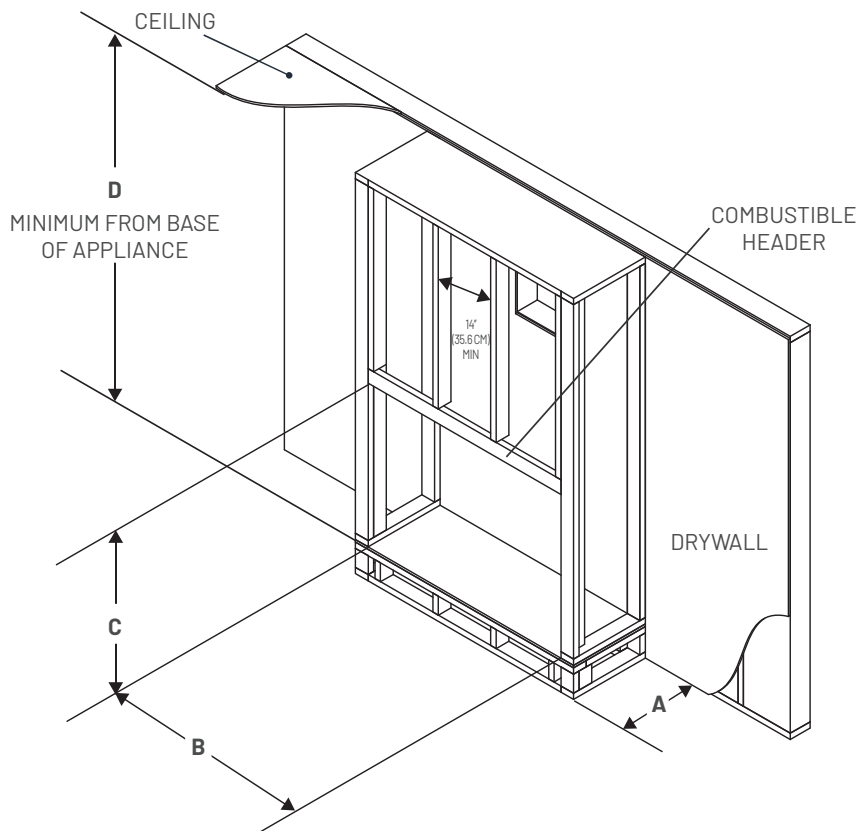

DIMENSIONS

	42	47	56
A	18 9/16"	18 9/16"	18 9/16"
B	42 1/2"	47 3/8"	56 1/2"
C	39 3/8"	39 3/8"	39 3/8"
D	56"	56"	60"