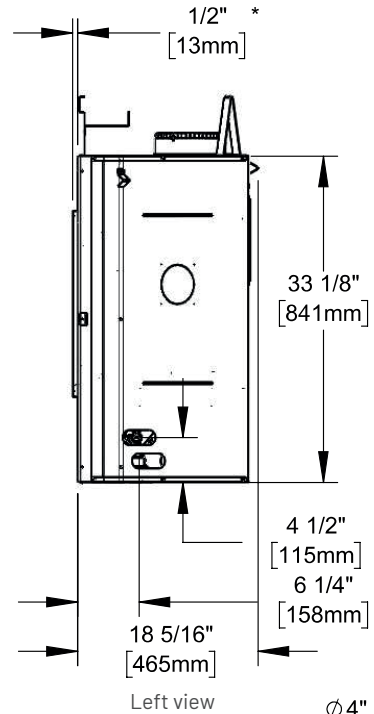

Mahogany

Classic Cedar

Seasoned Teak

Walnut

Tennessee Beige

Storm Grey

Mahogany

DESCRIPTION	DIMENSIONS	DESCRIPTION	DIMENSIONS	DESCRIPTION	DIMENSIONS
Live Edge Timber 5'	60"W x 8"D x 7"H	Rough Sawn Beam 5'	60"W x 8"D x 8"H	Limestone 5'	60"W x 8"D x 7"H
Live Edge Timber 6'	72"W x 8"D x 7"H	Rough Sawn Beam 6'	72"W x 8"D x 8"H	Limestone 6'	72"W x 8"D x 7"H
Hewn Mortise Beam 5'	60"W x 7"D x 6,5"H	Sawmill Slab Mantel 4'	48"W x 8,25"D x 4"H	Vintage Timber 4'	48"W x 6"D x 5,75"H
Hewn Mortise Beam 6'	72"W x 7"D x 6,5"H	Sawmill Slab Mantel 5'	60"W x 8,25"D x 4"H	Vintage Timber 5'	60"W x 6"D x 5,75"H
		Sawmill Slab Mantel 6'	72"W x 8,25"D x 4"H	Vintage Timber 6'	72"W x 6"D x 5,75"H

TECHNICAL SPECIFICATIONS

ILLUSION® 42 | ILLUSION® 47 | ILLUSION® 56

	BTU				VENTING			GLASS		
	Max NG	Max LP	Min NG	Min LP	Type	Max. Height	In & Out Diameter	Type	Dimensions	Surface
42	20,000	20,000	14,000	14,000	Direct	40 feet	4" & 7"	Clear View	36.5" x 16.75"	628 sq in
47	24,000	24,000	17,000	17,000	Direct	40 feet	4" & 7"	Clear View	40.5" x 16.75"	698 sq in
56	28,000	26,500	22,000	21,000	Direct	40 feet	4" & 7"	Clear View	50.5" x 16.75"	845 sq in

	OVERALL DIMENSIONS					FRAMING DIMENSIONS			OPTIONAL BLOWER		MANTEL SHELF CLEARANCE	
	Height	Depth	Width (A)	Width (B)	Width (C)	Height	Depth	Width	Type	CFM	Shelf depth	Clearance
42	39.0625"	18.8125"	42"	38.5"	18.75"	39.375"	18.5625"	42.5"	Vitesse Variable	100	6"	16"
47	39.0625"	18.8125"	46.875"	42.5"	22.75"	39.375"	18.5625"	47.375"	Vitesse Variable	100	6"	16"
56	39.0625"	18.8125"	56"	52.5"	32.75"	39.375"	18.5625"	56.5"	Vitesse Variable	100	6"	16"