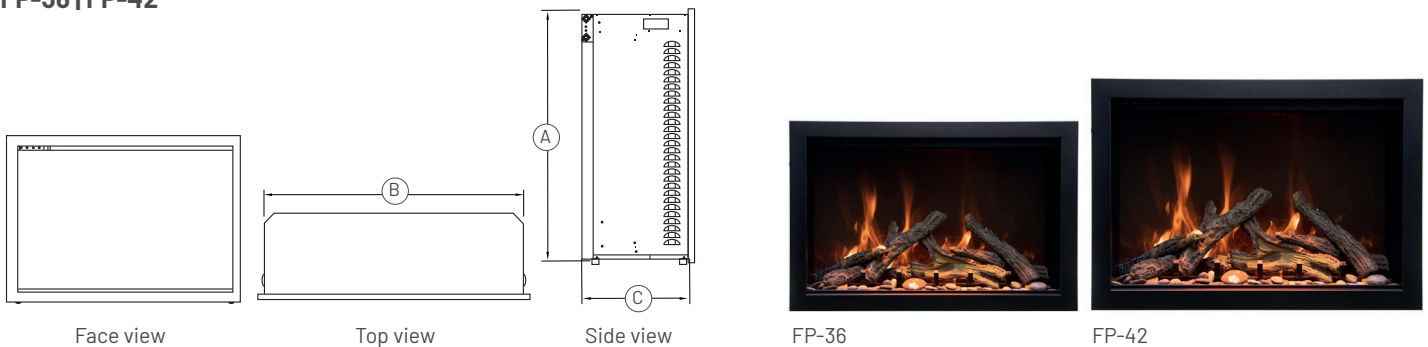

TECHNICAL SPECIFICATIONS

FP-36 | FP-42

ENERGY			ENERGY CONSUMPTION		FLAME TECHNOLOGY		HEATING CAPACITY
Volts	Amps	Watts	Heater On	Heater Off	Lamps	Rotor Motor	Heating Area sq ft
120	12.5	1200 max	High 1200 w / Low 600 w	22 watts	LED	1 to 5 watts	500

	GLASS			DIMENSIONS			BLOWER INCLUDED	
	Type	Dimensions	Area sq in	Height (A)	Depth (C)	Width (B)	Type	CFM
FP-36	Ceramic	23.625" X 35.25"	832	21.25"	12.375"	37.125"	Heat Activated	100
FP-42	Ceramic	28.125" X 41.375"	1164	31.625"	13.75"	43.25"	Heat Activated	100