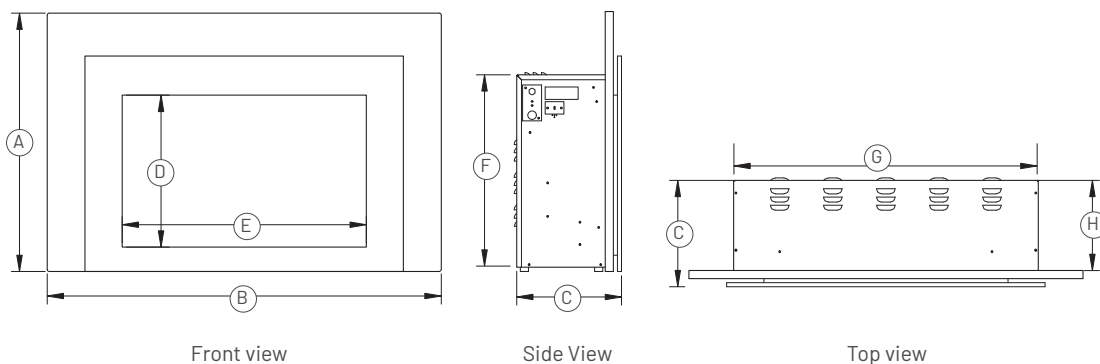

DECORATIVE MEDIA

Optional

Amb-Insert 30

Amb-Insert 34

TECHNICAL SPECIFICATIONS

INS-AMB-30 | INS-AMB-34

ENERGY			ENERGY CONSUMPTION		FLAME TECHNOLOGY		POWER SUPPLY AND HEATING CAPACITY		
Volts	Amps	Watts	Heater On	Heater Off	Lamps	Rotor Motor	Plug Location	Cord Length	Heating Area
120	12.5	1500 max	High 1500 w / Low 750 w	13 watts	LED	1 to 5 watts	Left side	76"	Approx. 400 sq. ft.

	GLASS		DIMENSIONS			MINIMUM FIREPLACE OPENING			BLOWER	
	Dimensions (DxE)	Area sq in	Height (A/F)	Depth (C/H)	Width (B/G)	Height (A/F)	Depth (C/H)	Width (B/G)	Type	CFM
30	14.625" X 23.5"	344	24.875" / 19"	10.125" / 8.75"	38" / 29.375"	19.375"	9.75"	31.375"	Variable speed	100
34	18.625" X 27.625"	514	30" / 23.125"	10.125" / 8.75"	42" / 33.125"	23.5"	9.75"	35.125"	Variable speed	100