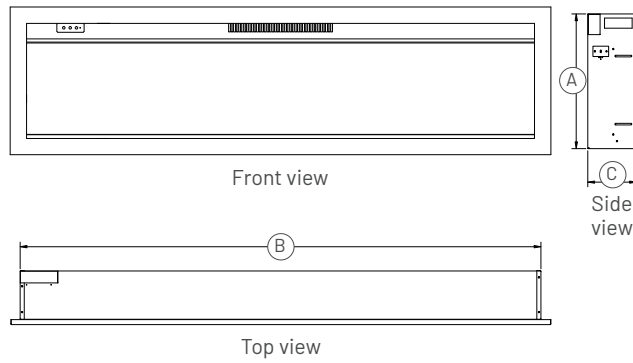

Impressionist®

TECHNICAL SPECIFICATIONS

ENERGY			ENERGY CONSUMPTION		FLAME MOTOR		HEATING AREA	BLOWER INCLUDED
Volts	Amps	Watts	High	Off	Lamps	Rotor Motor	Area sq in	CFM
120	12.5	1500 max	High 1500 w / Low 750 w	22 watts	LED	1 to 5 watts	500	100

	GLASS		DIMENSIONS			MINIMUM WALL OPENING		
	Dimensions	Area sq in	Height (A)	Depth (C)	Width (B)	Width	Depth	Height
34	13.25" X 30.625"	402	16.875"	6.25"	34.5"	32.875"	6"	16"
42	13.25" X 40.375"	561	16.875"	6.25"	44.25"	42.75"	6"	16"
50	13.25" X 48.5"	636	16.875"	6.25"	52.25"	50.75"	6"	16"
60	13.25" X 58.375"	766	16.875"	6.25"	62.25"	60.75"	6"	16"
74	13.25" X 72.375"	950	16.875"	6.25"	76.25"	74.75"	6"	16"
88	13.25" X 86.375"	1160	16.875"	6.25"	90.25"	88.75"	6"	16"
100	13.25" X 98.375"	1291	16.875"	6.25"	102.25"	100.75"	6"	16"