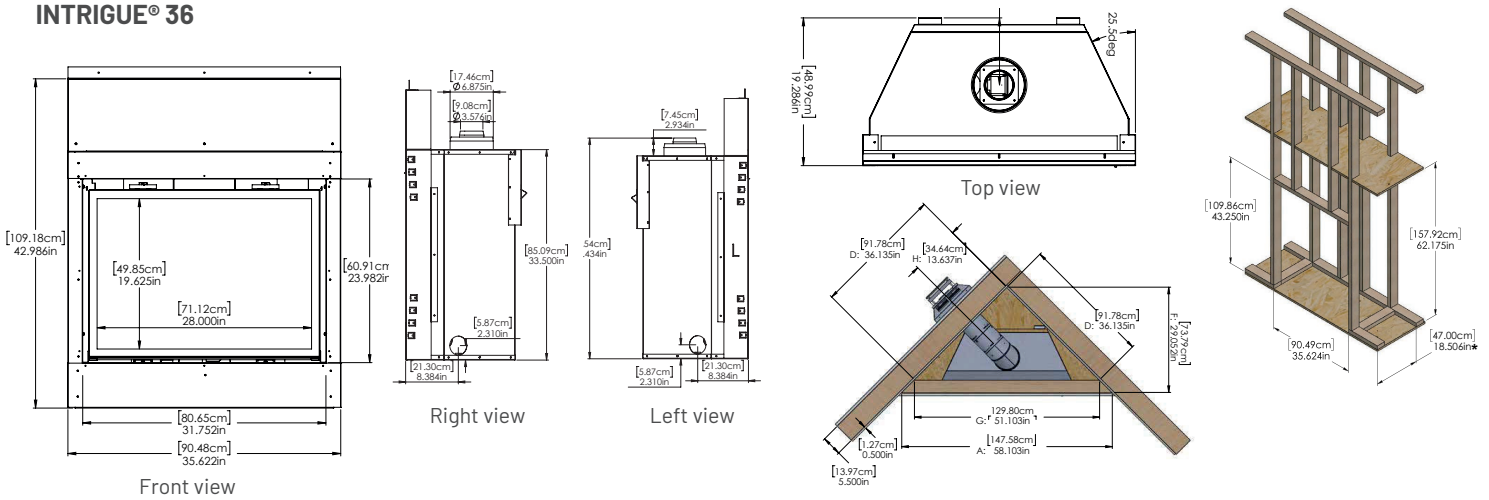

### INTRIGUE® 36

BTU				EFFICIENCY		VENTING			GLASS		
Max NG	Max LP	Min NG	Min LP	Energide	Steady State	Type	Max. Height	In & Out Diameter	Type	Dimensions	Area sq in
27,000	27,000	19,000	21,000	71.13%	75.73%	Direct	35 feet	4" & 7"	Pure vision Robax	28" x 19.63"	550