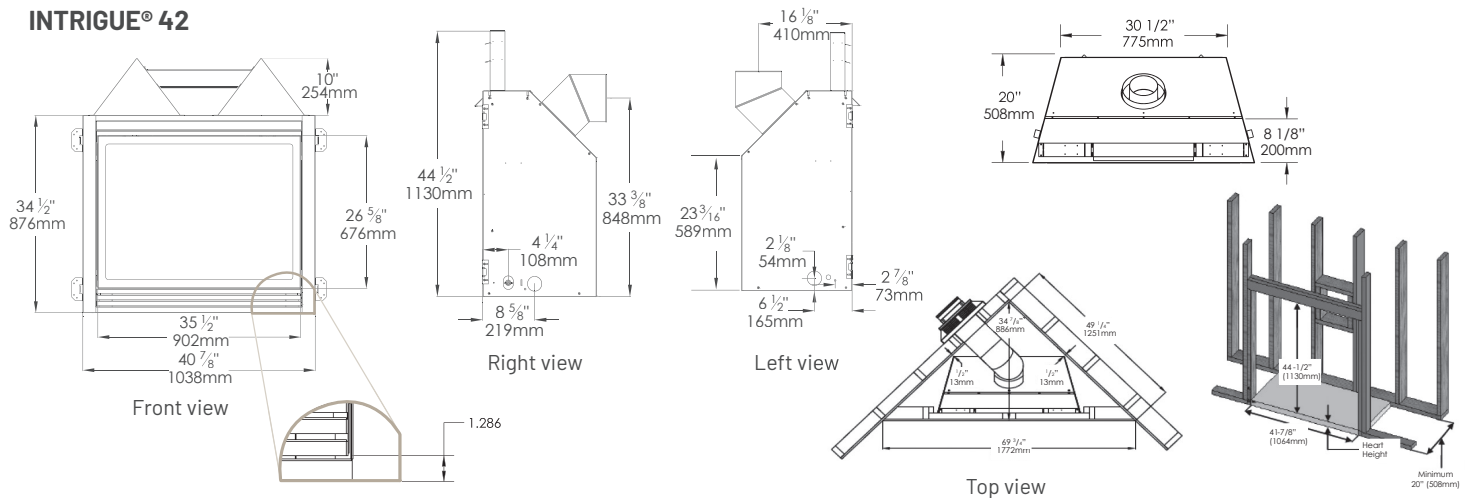

INTRIGUE® 42

BTU				EFFICIENCY		VENTING			GLASS		
Max NG	Max PG	Min NG	Min PG	Energide	Steady State	Type	Max. Height	In & Out Diameter	Type	Dimensions	Area sq in
39,500	39,500	18,500	18,500	70.9%	75.5%	Directe	50 peds	5" & 8"	Pure vision Robax	26" x 35"	910

DIMENSIONS			MINIMUM FRAMING DIMENSIONS			BLOWING		MANTEL SHELF CLEARANCES	
Height	Depth	Width	Height	Depth	Width	Type	PCM	9-inch shelf	
34.5"	20"	40.875"	44.5"	20"	41.875"	Variable speed	150	12.5"